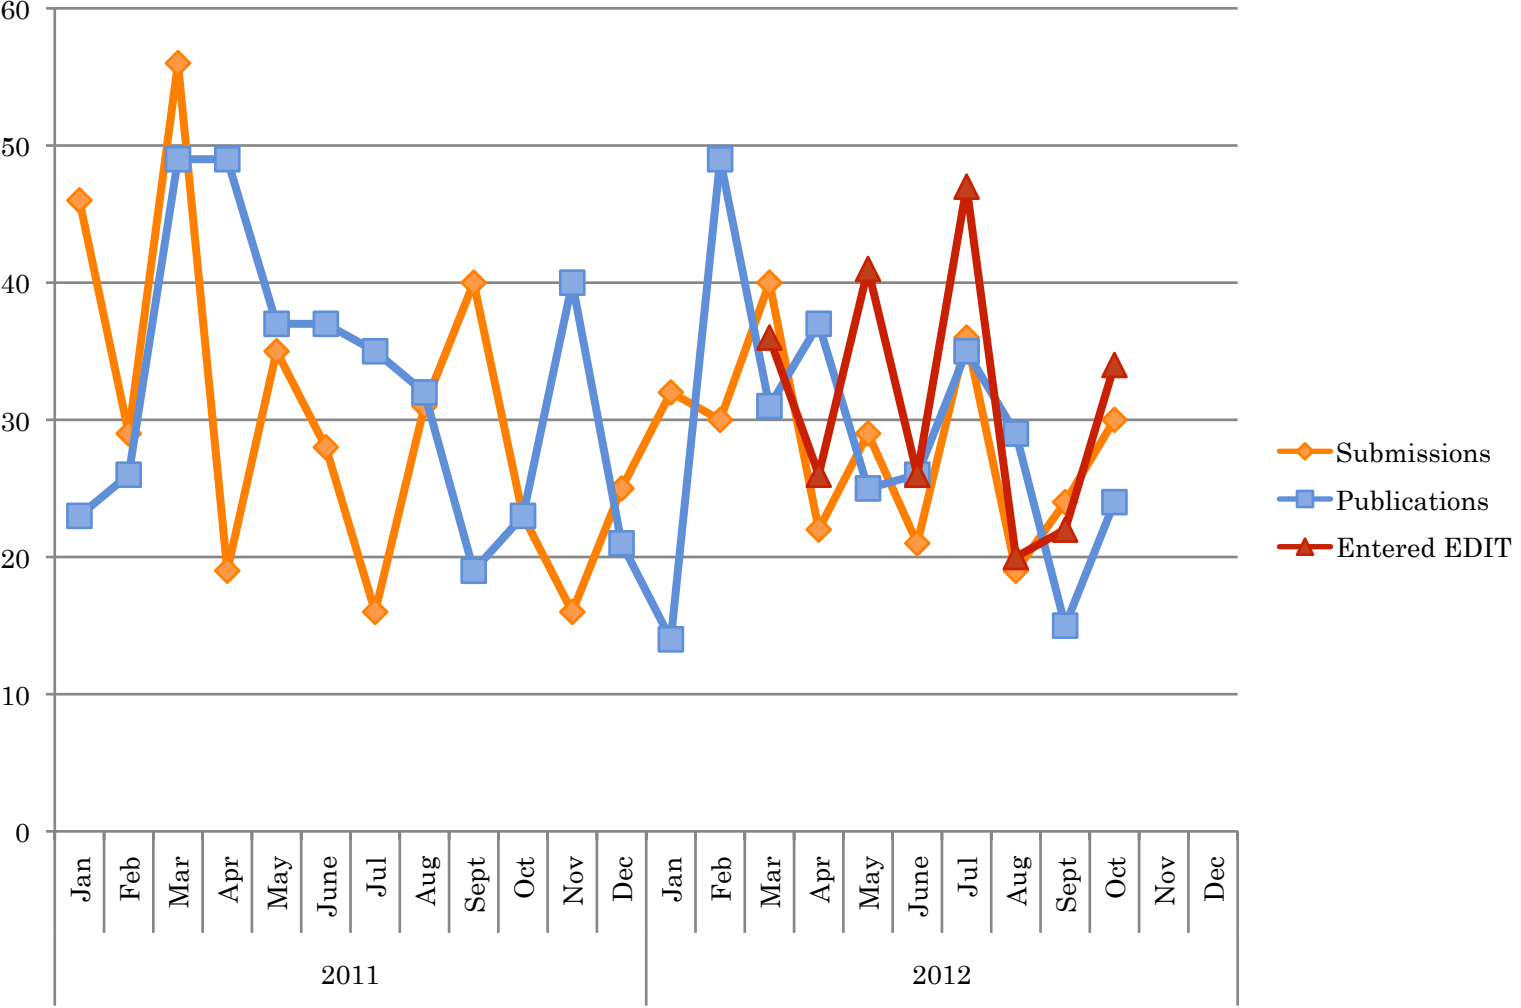

RPC QUEUE

(As of 1 November 2012)

Current Q	IETF	Non-WG IETF	IAB	IRTF	Independent	Total	Med Wks in State
EDIT	17	2		1	2	22	1.5
RFC-EDITOR	10					10	1.8
AUTH48	13	1		9		23	3.5
AUTH48-DONE		3				3	2.7
AUTH	4					4	3.4
IANA	1					1	1.4
MISSREF	24	4				28	
1G	17	3				20	17.8
2G	7	1				8	28.3
TO					2	2	3.8
REF	2	1				3	.9
TOTAL	71	11		10	4	96	

11/1/2012 IETF 85

AUTH48-DONE: final approvals are complete

MONTHLY QUEUE